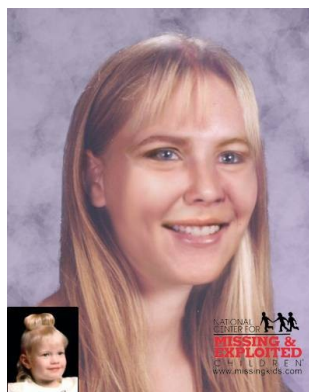

“Imagine that your child was missing”

Please look carefully at these pictures.

ANDREW SLINKARD

Missing: Oct. 17, 1995
Missing from:
Greenfield, IN

DOB: Sept. 14, 1988

NATHAN SLINKARD

Missing: Oct. 17, 1995
Missing from:
Greenfield, IN

DOB: Aug. 1, 1990

SYDNEY SLINKARD

Missing: Oct. 17, 1995
Missing from:
Greenfield, IN

DOB: Apr. 5, 1992

TRENA SLINKARD

**ABDUCTOR OF ANDREW,
NATHAN, AND SYDNEY**

AMINA AL-JAILANI

Missing: June 6, 2006
Missing from:
Kent, OH