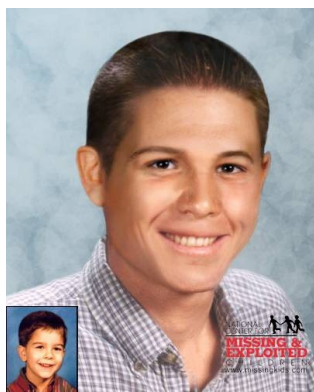

“Imagine that your child was missing”

Please look carefully at these pictures.

ANDREW SLINKARD

Missing: Oct. 17, 1995
Missing from:
Greenfield, IN

DOB: Sept. 14, 1988

NATHAN SLINKARD

Missing: Oct. 17, 1995
Missing from:
Greenfield, IN

DOB: Aug. 1, 1990

SYDNEY SLINKARD

Missing: Oct. 17, 1995
Missing from:
Greenfield, IN

DOB: Apr. 5, 1992

TRENA SLINKARD

**ABDUCTOR OF ANDREW,
NATHAN, AND SYDNEY**

AMINA AL-JAILANI

Missing: June 6, 2006
Missing from:
Kent, OH